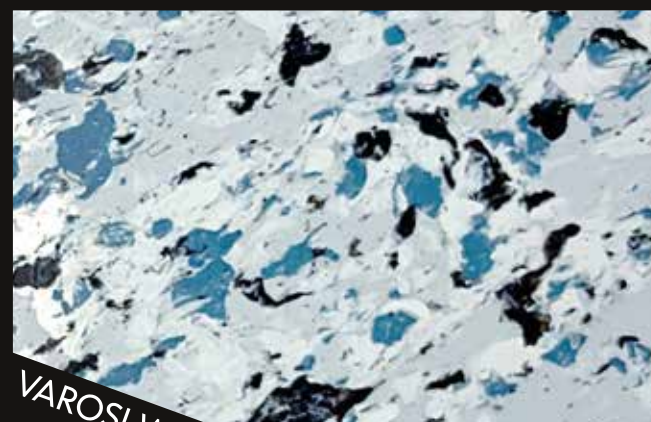

VAROSI W16
DECO PRIMER 5-37-3