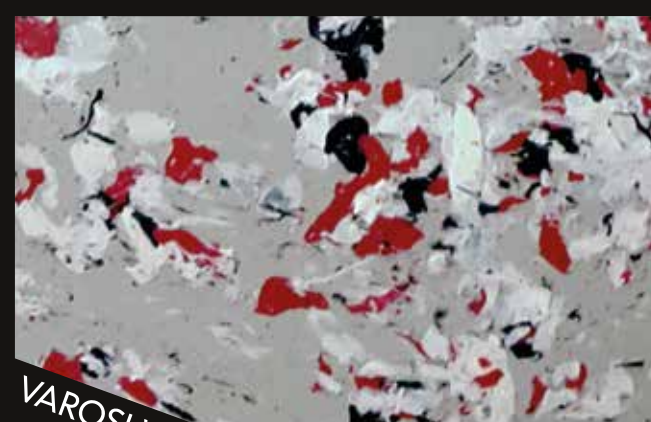

VAROSI W14
DECO PRIMER 5-15-3